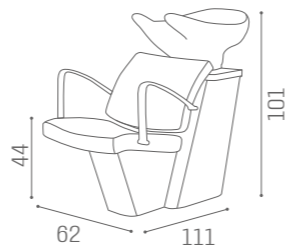

BLACK STRUCTURE	SILVER STRUCTURE
	WU/250-21/B €2.099	WU/250-22/B €2.099
	WU/250-21/N €2.199	WU/250-22/N €2.199
	WU/250-21/M €2.349	WU/250-22/M €2.349

LINK
WU/L251 FOR COMPACT BLACK
WU/L252 FOR COMPACT SILVER
€379

IN PHOTO:
PRETTY PINK 27
VINTAGE TAN G2

IN PHOTO:
A VINTAGE WHITE G3
B VINTAGE CHOCOLATE H9