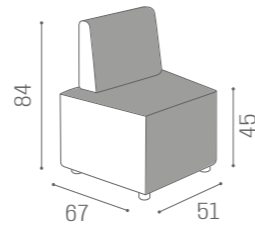

COLOURS A ○ B ●

SH/977
€1.379

SH/978
€1.999

WAITING
AREA
TRANSFORMER

IN PHOTO:
VINTAGE BROWN F5
VINTAGE WHITE G3

WAITING
AREA
LOUNGE

IN PHOTO:
A VINTAGE WHITE G3
B VINTAGE TAN G2

COLOURS A ● B ○