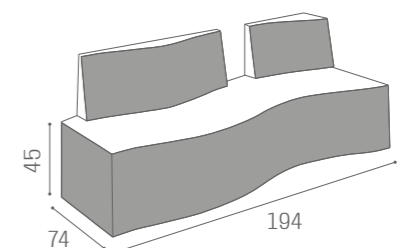

COLOURS A ● B ○