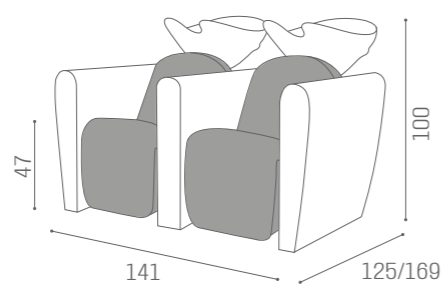

MASSAGE CHAISE LONGUE	CHAISE LONGUE	
	WU/530/B €13.749	WU/531/B €11.949	WU/532/B €9.399
	WU/530/N €14.049	WU/531/N €12.249	WU/532/N €9.699
	WU/530/M €14.499	WU/531/M €12.699	WU/532/M €10.149

COLOURS A ● B ○