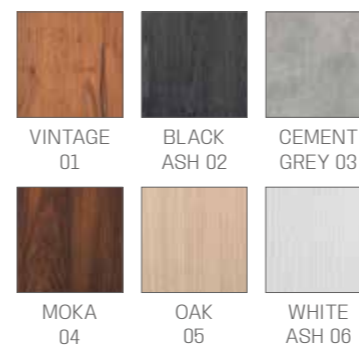

● AVAILABLE
IN THE MATERIALS