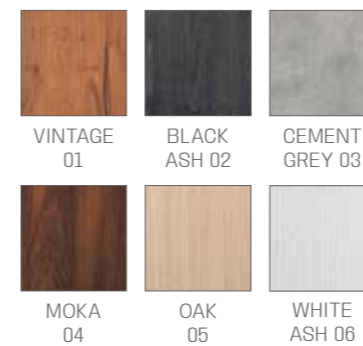

C ● AVAILABLE
IN THE MATERIALS