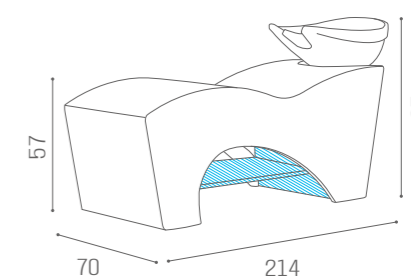

WASHUNITS

FAVOLA

IN PHOTO:
MILK 01
C OAK 05

HEAD SPA KIT
ACC/250
€249

● AVAILABLE
IN THE MATERIALS

60 MM
130 MM
TILTING AND SLIDING

WU/950/B
€3.749

MATERIALS C●