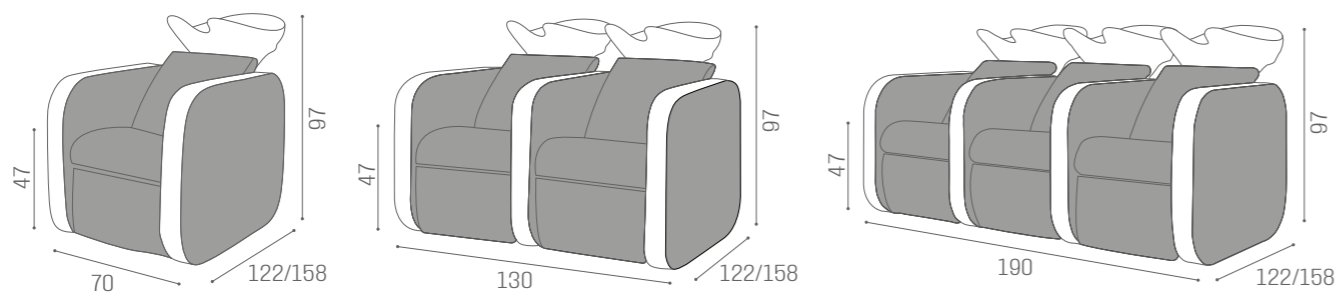

COLOURS A ● B ○