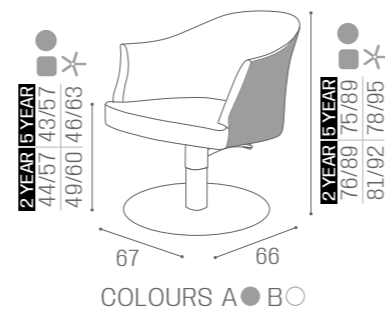

2 YEAR PUMP GUARANTEE

	PUMP WITH BRAKE		CHROME PUMP WITH BRAKE AND BLACK BASE
*	CH/120-2 €999	*	CH/120-2N €1.049
R	CH/120-2/R €1.099	RN	CH/120-2/RN €1.149
S	CH/120-2/S €1.099	SN	CH/120-2/SN €1.149