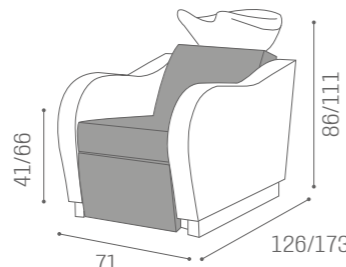

WASHUNITS LUXURY HIGH

IN PHOTO:
BROWN ICE R3

IN PHOTO:
VINTAGE TAN G2

WASHUNITS GRAVITY

MASSAGE LEG REST LIFT		LEG REST LIFT	
	WU/156/B €5.629		WU/151/B €4.719
	WU/156/N €5.729		WU/151/N €4.819
	WU/156/M €5.879		WU/151/M €4.969

COLOURS A ● B ○

COLOURS A ● B ○

MASSAGE LEG REST LIFT		LEG REST LIFT	
	WU/155/B €5.629		WU/150/B €4.719
	WU/155/N €5.729		WU/150/N €4.819
	WU/155/M €5.879		WU/150/M €4.969