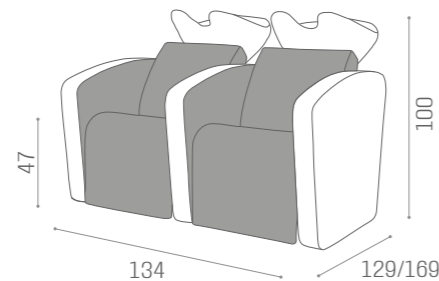

MASSAGE CHAISE LONGUE		CHAISE LONGUE	
	WU/630/B €15.249	WU/631/B €12.249	WU/632/B €10.449
	WU/630/N €15.549	WU/631/N €12.549	WU/632/N €10.749
	WU/630/M €15.999	WU/631/M €12.999	WU/632/M €11.199

COLOURS A ● B ○