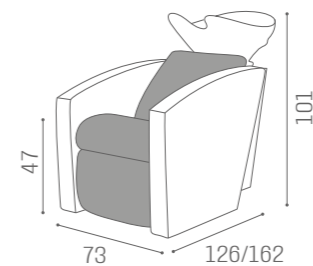

COLOURS A ● B ○

	ELECTRIC LEG REST	
	WU/110/B €3.189	WU/111/B €2.619
	WU/110/N €3.289	WU/111/N €2.719
	WU/110/M €3.439	WU/111/M €2.869