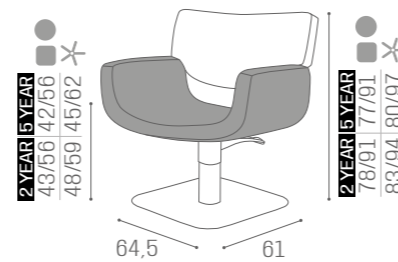

2 YEAR PUMP GUARANTEE

	PUMP WITH BRAKE		CHROME PUMP WITH BRAKE AND BLACK BASE
*	SH/790-2 €929	*	SH/790-2N €979
R	SH/790-2/R €1.029	RN	SH/790-2/RN €1.079
S	SH/790-2/S €1.029	SN	SH/790-2/SN €1.079

COLOURS A ● BO

5 YEAR PUMP GUARANTEE

	PUMP WITH BRAKE		BLACK PUMP WITH BRAKE
*	SH/317-4 €1.249	*	SH/317-4N €1.349
R	SH/317-4/R €1.349	RN	SH/317-4/RN €1.449
S	SH/317-4/S €1.349	SN	SH/317-4/SN €1.449

2 YEAR PUMP GUARANTEE

	PUMP WITH BRAKE		CHROME PUMP WITH BRAKE AND BLACK BASE
*	SH/317-2 €929	*	SH/317-2N €979
R	SH/317-2/R €1.029	RN	SH/317-2/RN €1.079
S	SH/317-2/S €1.029	SN	SH/317-2/SN €1.079