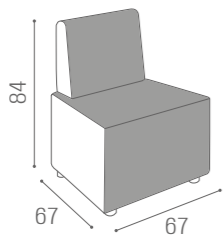

WAITING
AREA
TRANSFORMER

IN PHOTO:
VINTAGE BROWN F5
VINTAGE WHITE G3

WAITING
AREA
LOUNGE

IN PHOTO:
A VINTAGE WHITE G3
B VINTAGE TAN G2

COLOURS A ● B ○

COLOURS A ● B ○