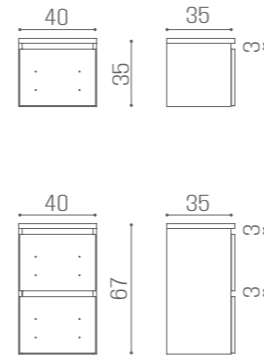

CABINETS

CANNES WOOD

MC/034
€299

CANNES STEEL

MC/035
€329

BRIDGE

MC/089
€299

CANNES WOOD

MC/036
€499

CANNES STEEL

MC/037
€559

BRIDGE

MC/090
€499

CANNES WOOD

CANNES WOOD FRONT, AND ALL TROLLEYS
AVAILABLE IN THE MATERIALS

VINTAGE
01

BLACK
ASH 02

CEMENT
GREY 03

MOKA
04

OAK
05

WHITE
ASH 06

BRIDGE

TROLLEYS

GLAM

TR/07
€619

HAIRDRYER HOLDER
INCLUDED WITH TROLLEYS

VINTAGE 01

BLACK ASH 02

CEMENT GREY 03

MOKA 04

OAK 05

WHITE ASH 06

TOWER

TR/50
€619

STYLE

TR/47
€619

TOWER