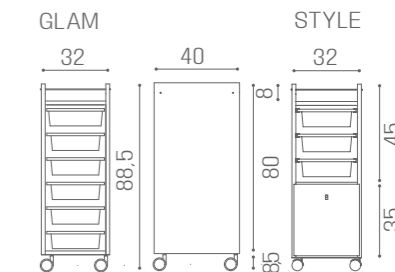

OAK 05

WHITE ASH 06

TOWER

TR/50
€619

STYLE

TR/47
€619

TOWER

DESKS MILLENNIUM