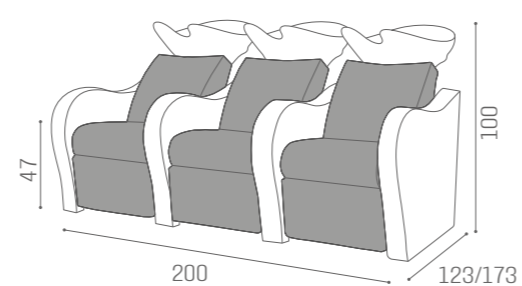

COLOURS A ● B ○

IN PHOTO:
A MILK 61
B BLACK COFFEE 59