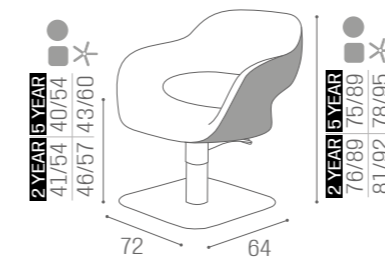

COLOURS A ● BO