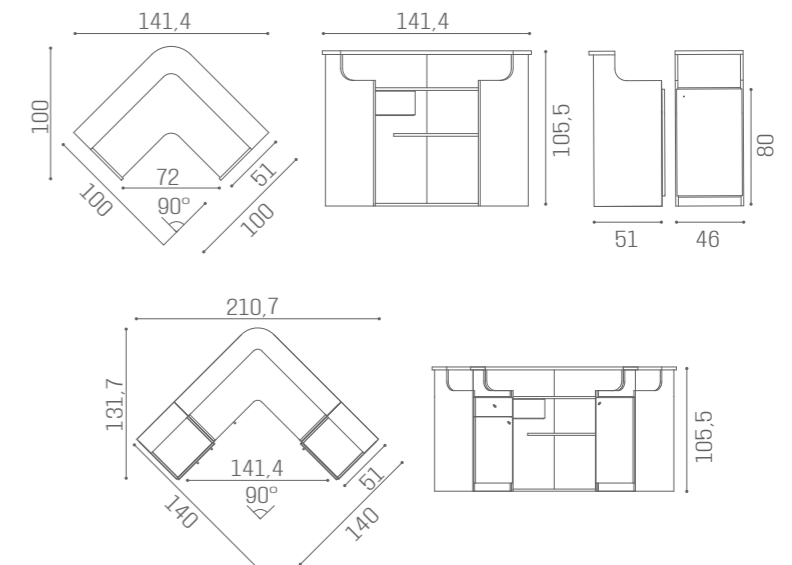

DESKS SMART