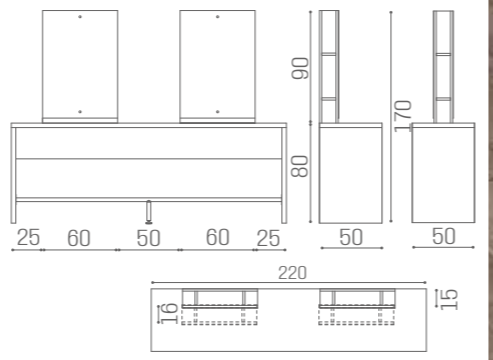

MIRRORS
BROOKLYN

ACC/065
€99