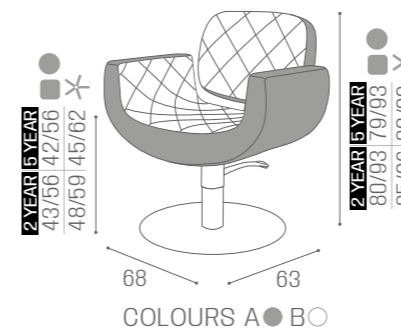

SEE PAGE 51 FOR
RECLINING VERSION