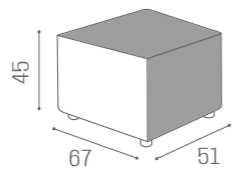

WAITING
AREA
TRANSFORMER

IN PHOTO:
VINTAGE BROWN F5
VINTAGE WHITE G3

WAITING
AREA
LOUNGE

IN PHOTO:
A VINTAGE WHITE G3
B VINTAGE TAN G2

COLOURS A ● B ○

COLOURS A ● B ○