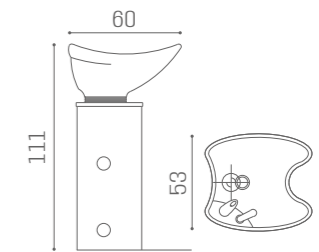

ACCESSORIES

CURTAIN

ACC/070-B
€199

EACH PACK HAS 20 PIECES OF 27X27 CM (HOOKS INCLUDED)

COLUMN

	WU/060/B €1.099
	WU/060/N €1.199
	WU/060/M €1.349

COLUMN+

	WU/065/B €1.999
	WU/065/N €2.099
	WU/065/M €2.249