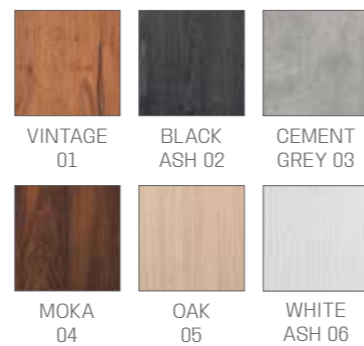

WASHUNITS MADISONWASH

IN PHOTO:
A VINTAGE BLACK G1
B VINTAGE TAN G2
C VINTAGE 01

IN PHOTO:
A SAGE GREEN N6
B PEBBLE BLACK N1
C BLACK ASH 02

WASHUNITS SOHO

	WU/450/B €2.439
	WU/450/N €2.539
	WU/450/M €2.689

COLOURS A ● B ○
MATERIALS C ●

C ● AVAILABLE
IN THE MATERIALS

C ● AVAILABLE
IN THE MATERIALS

COLOURS A ● B ○
MATERIALS C ●

	ELECTRIC LEG REST	
	WU/750/B €3.189	WU/760/B €2.899
	WU/750/N €3.289	WU/760/N €2.999
	WU/750/M €3.439	WU/760/M €3.149