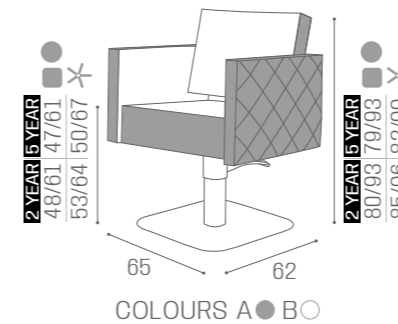

SEE PAGE 52 FOR
RECLINING VERSION