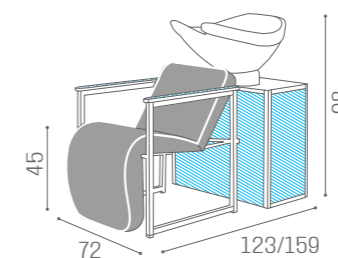

C ● AVAILABLE
IN THE MATERIALS