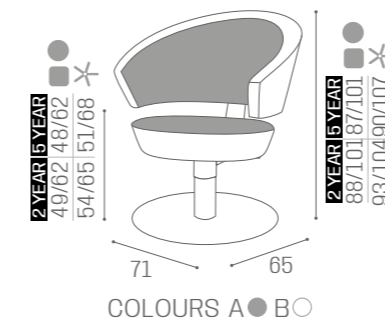

2 YEAR PUMP GUARANTEE

	PUMP WITH BRAKE		CHROME PUMP WITH BRAKE AND BLACK BASE
*	SH/310-2 €1.129	*	SH/310-2N €1.179
R	SH/310-2/R €1.329	RN	SH/310-2/RN €1.379
S	SH/310-2/S €1.329	SN	SH/310-2/SN €1.379