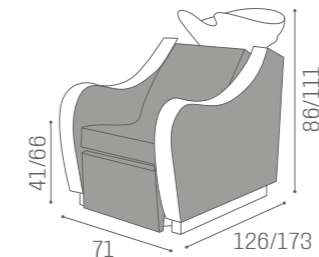

WASHUNITS LUXURY HIGH

IN PHOTO:
BROWN ICE R3

IN PHOTO:
VINTAGE TAN G2

WASHUNITS GRAVITY

MASSAGE LEG REST LIFT		LEG REST LIFT	
	WU/156/B €5.629		WU/151/B €4.719
	WU/156/N €5.729		WU/151/N €4.819
	WU/156/M €5.879		WU/151/M €4.969

COLOURS A ● B ○

COLOURS A ● B ○

MASSAGE LEG REST LIFT		LEG REST LIFT	
	WU/155/B €5.629		WU/150/B €4.719
	WU/155/N €5.729		WU/150/N €4.819
	WU/155/M €5.879		WU/150/M €4.969