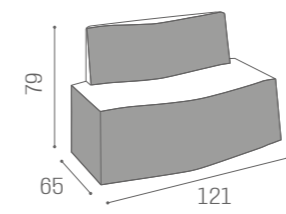

COLOURS A ● B ○