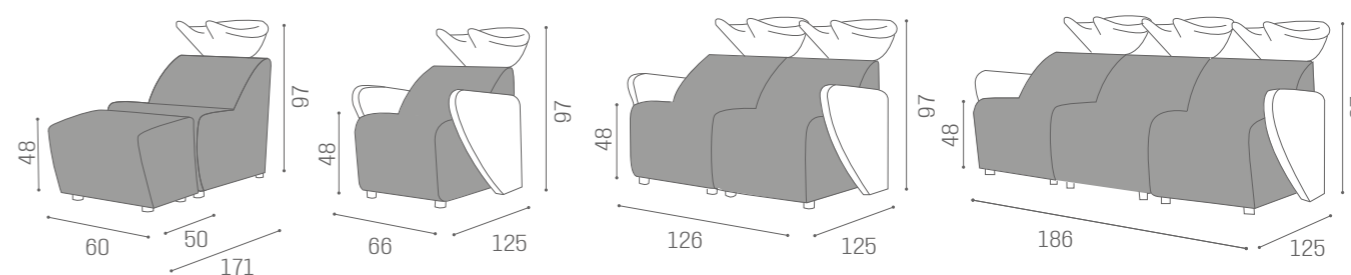

/B WHITE

/N BLACK

/M MATT

COLOURS A ● B ○