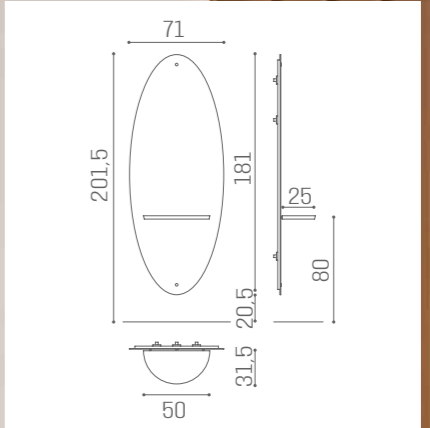

MIRRORS MERCURY

ALUMINIUM
MI/605-05
€3.299

WOODEN
MI/605-03
€2.799

AVAILABLE IN THE MATERIALS

VINTAGE 01	BLACK ASH 02	CEMENT GREY 03	MOKA 04	OAK 05	WHITE ASH 06

MIRRORS MERCURY

ALUMINIUM
MI/595-05
€1.049

WOODEN
MI/595-03
€799