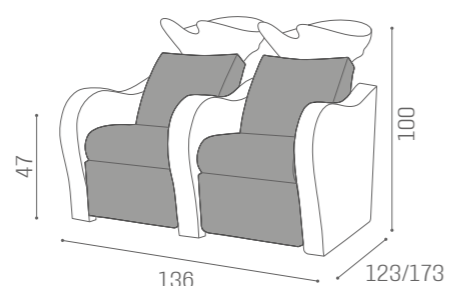

COLOURS A ● B ○

IN PHOTO:
A MILK 61
B BLACK COFFEE 59