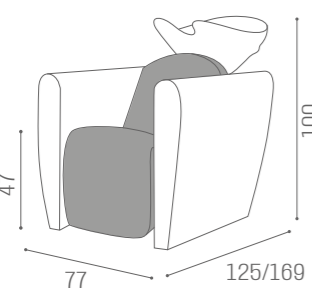

MASSAGE CHAISE LONGUE	CHAISE LONGUE	
	WU/530/B €13.749	WU/531/B €11.949	WU/532/B €9.399
	WU/530/N €14.049	WU/531/N €12.249	WU/532/N €9.699
	WU/530/M €14.499	WU/531/M €12.699	WU/532/M €10.149

COLOURS A ● B ○