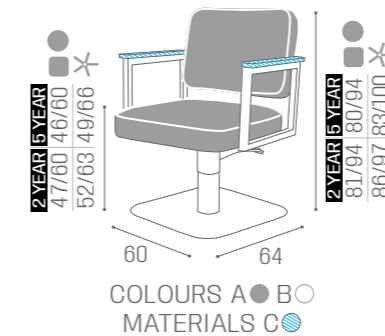

5 YEAR PUMP GUARANTEE

	PUMP WITH BRAKE		BLACK PUMP WITH BRAKE
*	CH/190-4 €1.279	*	CH/190-4N €1.379
R	CH/190-4/R €1.379	RN	CH/190-4/RN €1.479
S	CH/190-4/S €1.379	SN	CH/190-4/SN €1.479