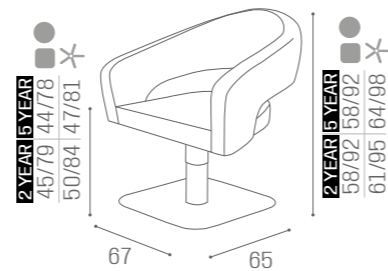

5 YEAR PUMP GUARANTEE

	PUMP WITH BRAKE		BLACK PUMP WITH BRAKE
*	CH/240-4 €1.399	*	CH/240-4N €1.499
R	CH/240-4/R €1.499	RN	CH/240-4/RN €1.599
S	CH/240-4/S €1.499	SN	CH/240-4/SN €1.599

2 YEAR PUMP GUARANTEE

	PUMP WITH BRAKE		CHROME PUMP WITH BRAKE AND BLACK BASE
*	CH/240-2 €1.079	*	CH/240-2N €1.129
R	CH/240-2/R €1.179	RN	CH/240-2/RN €1.229
S	CH/240-2/S €1.179	SN	CH/240-2/SN €1.229