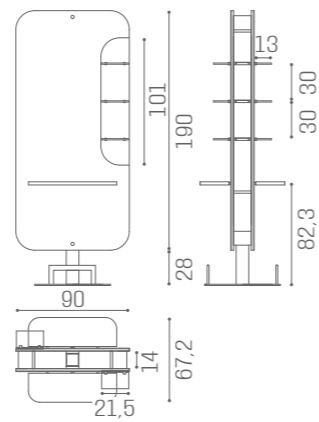

MIRRORS NEW YORK

MI/512-09
€4.119

AVAILABLE IN THE MATERIALS

VINTAGE 01	BLACK ASH 02	CEMENT GREY 03	MOKA 04	OAK 05	WHITE ASH 06

MIRRORS NEW YORK

MI/510-09
€1.999

AVAILABLE IN THE MATERIALS

VINTAGE 01	BLACK ASH 02	CEMENT GREY 03	MOKA 04	OAK 05	WHITE ASH 06