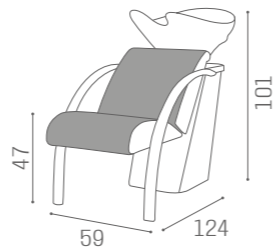

SH/222/B €1.999
	SH/222/N €2.099
	SH/222/M €2.249

COLOURS A ● B ○