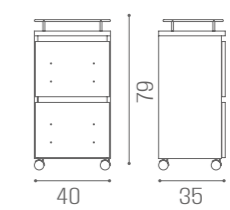

OAK 05

WHITE ASH 06

TOWER

TR/50
€619

STYLE

TR/47
€619

TOWER

DESKS MILLENNIUM