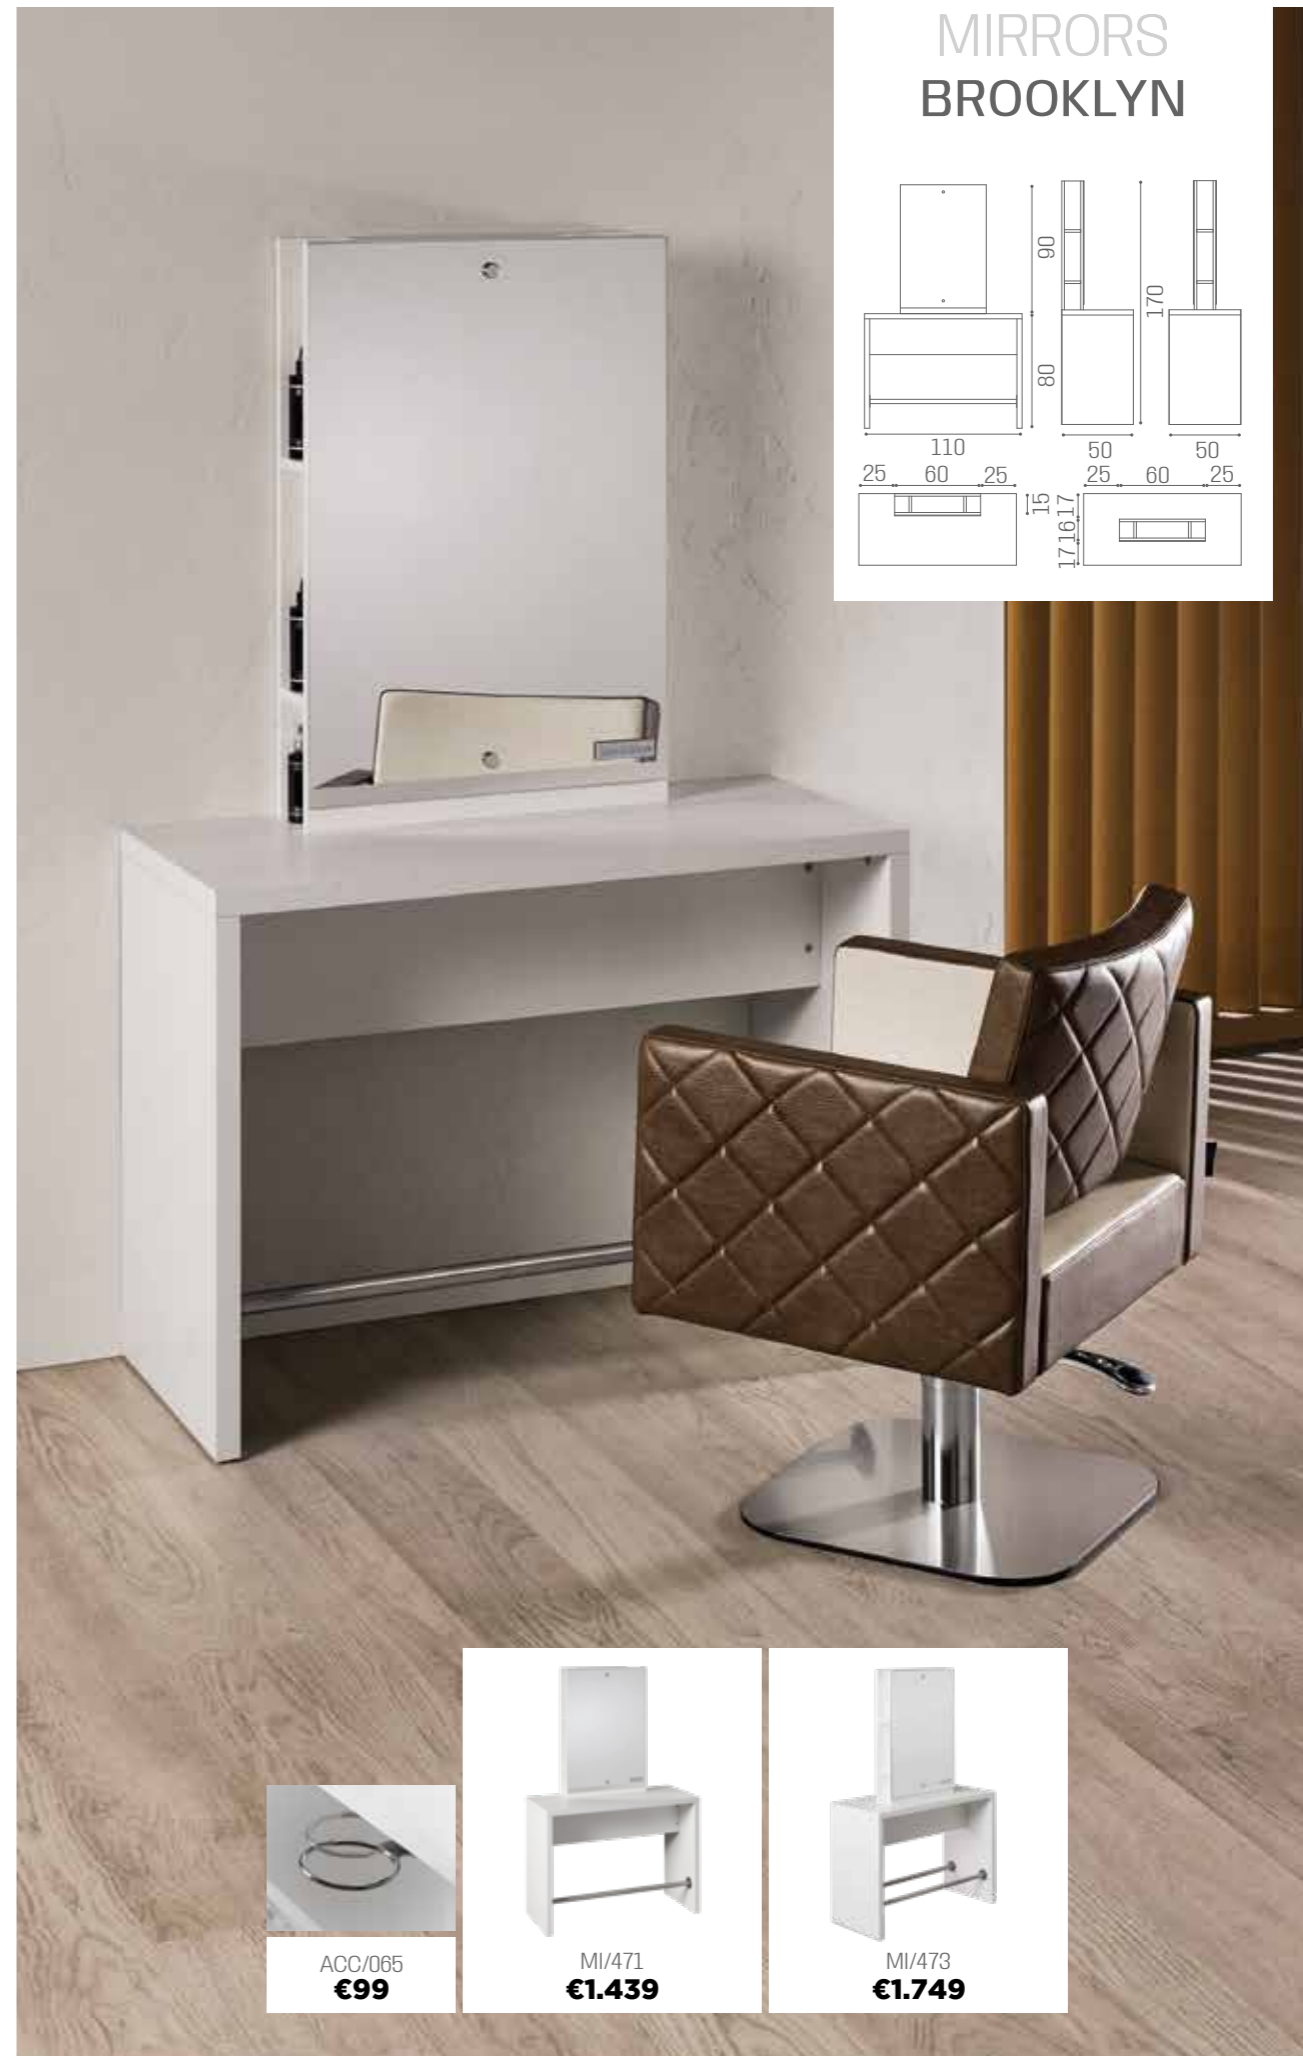

MI/483 €1.939	MI/481 €1.559	ACC/065 €99

MIRRORS BROOKLYN