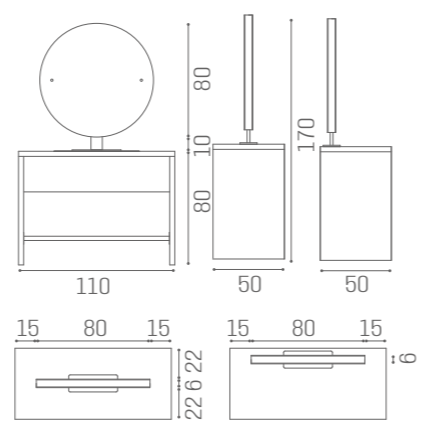

MIRRORS BROOKLYN

MI/483 €1.939	MI/481 €1.559	ACC/065 €99

MIRRORS BROOKLYN

ACC/065 €99	MI/471 €1.439	MI/473 €1.749