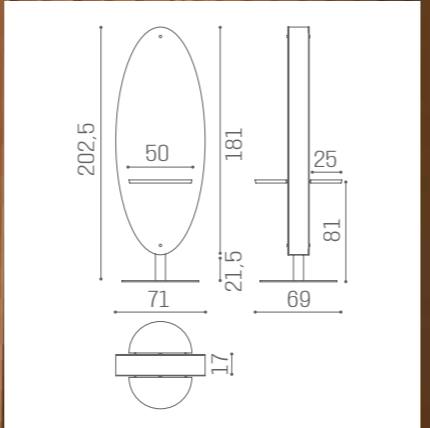

AVAILABLE IN THE MATERIALS

VINTAGE 01	BLACK ASH 02	CEMENT GREY 03	MOKA 04	OAK 05	WHITE ASH 06