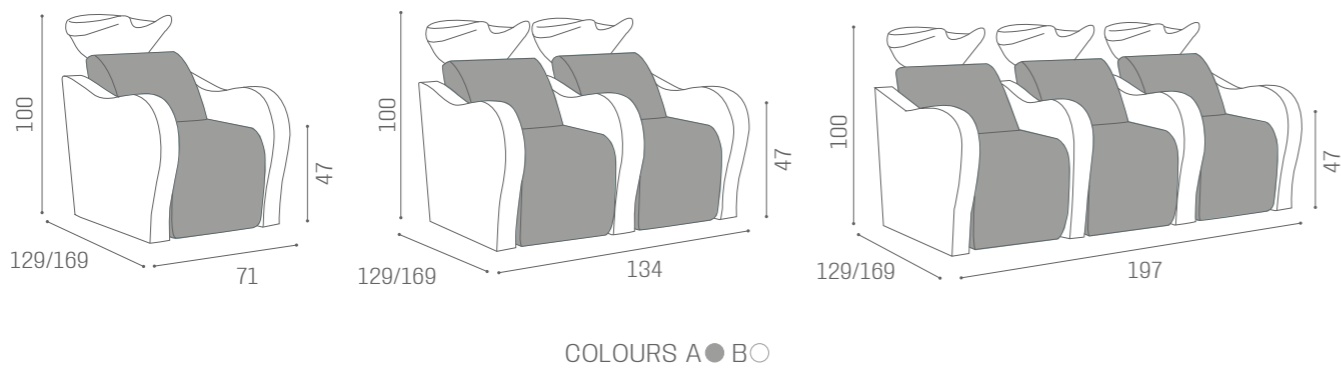

/B WHITE /N BLACK /M MATT