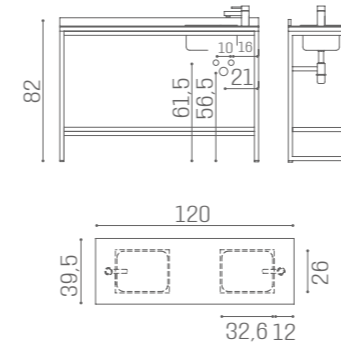

80 CM

WO/140
€799

120 CM

WO/143
€1.189

SERVICE CENTRE FRONT AND CAMDEN
AVAILABLE IN THE MATERIALS

GLASS TOP INCLUDED WITH
WO/138 - WO/139
WO/143 - WO/144
WO/145

WO/138
€1.379

WO/144
€1.629