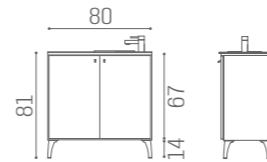

80 CM

WO/140
€799

120 CM

WO/143
€1.189

SERVICE CENTRE FRONT AND CAMDEN
AVAILABLE IN THE MATERIALS

GLASS TOP INCLUDED WITH
WO/138 - WO/139
WO/143 - WO/144
WO/145

WO/138
€1.379

WO/144
€1.629