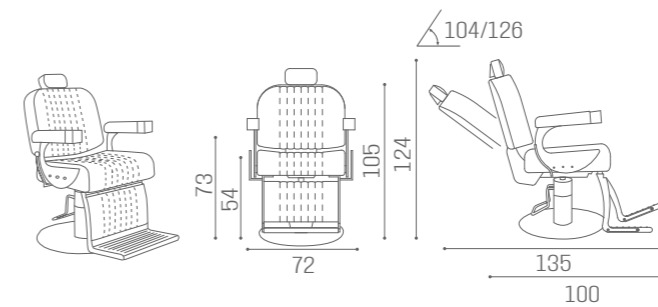

SH/278-6
€4.379