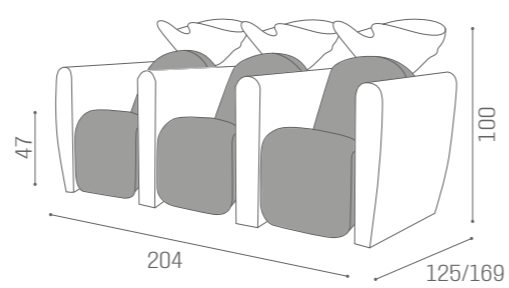

MASSAGE CHAISE LONGUE	CHAISE LONGUE	
	WU/530/B €13.749	WU/531/B €11.949	WU/532/B €9.399
	WU/530/N €14.049	WU/531/N €12.249	WU/532/N €9.699
	WU/530/M €14.499	WU/531/M €12.699	WU/532/M €10.149

COLOURS A ● B ○