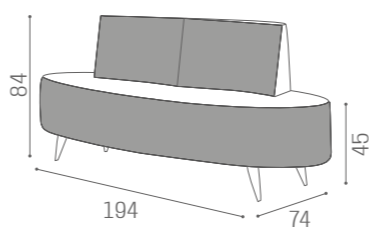

RC/111
€549

WAITING
AREA
ELLE

IN PHOTO:
A VINTAGE WHITE G3
B VINTAGE BROWN F5

RC/121
€499

COLOURS A ● B ○

WAITING
AREA
B-SIDE

IN PHOTO:
YELLOW PEARL P7

COLOURS A ● B ○