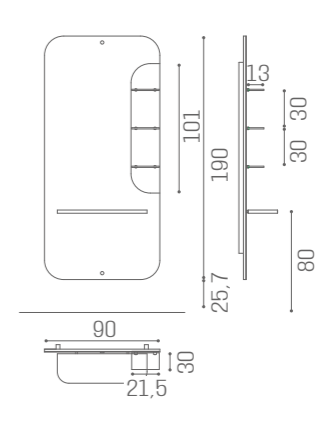

MIRRORS NEW YORK

MI/510-09
€1.999

AVAILABLE IN THE MATERIALS

VINTAGE 01	BLACK ASH 02	CEMENT GREY 03	MOKA 04	OAK 05	WHITE ASH 06

MIRRORS PLANET

ALUMINIUM MI/505-05 €3.799	WOODEN MI/505-03 €3.299
---	--------------------------------------