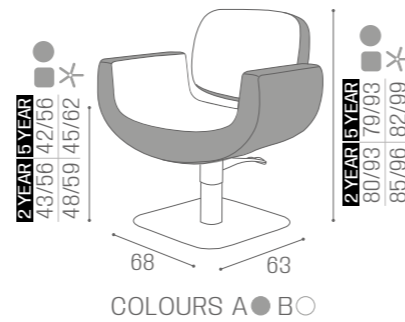

2 YEAR PUMP GUARANTEE

	PUMP WITH BRAKE		CHROME PUMP WITH BRAKE AND BLACK BASE
*	CH/180-2 €1.129	*	CH/180-2N €1.179
R	CH/180-2/R €1.229	RN	CH/180-2/RN €1.279
S	CH/180-2/S €1.229	SN	CH/180-2/SN €1.279

SEE PAGE 51 FOR
RECLINING VERSION

5 YEAR PUMP GUARANTEE

	PUMP WITH BRAKE		BLACK PUMP WITH BRAKE
*	CH/170-4 €1.499	*	CH/170-4N €1.599
R	CH/170-4/R €1.599	RN	CH/170-4/RN €1.699
S	CH/170-4/S €1.599	SN	CH/170-4/SN €1.699

2 YEAR PUMP GUARANTEE

	PUMP WITH BRAKE		CHROME PUMP WITH BRAKE AND BLACK BASE
*	CH/170-2 €1.179	*	CH/170-2N €1.229
R	CH/170-2/R €1.279	RN	CH/170-2/RN €1.329
S	CH/170-2/S €1.279	SN	CH/170-2/SN €1.329