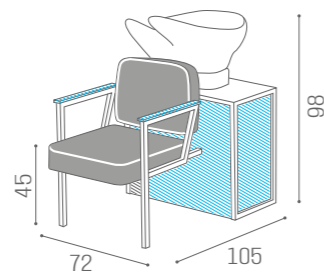

COLOURS A ● B ○
MATERIALS C ●

C ● AVAILABLE
IN THE MATERIALS