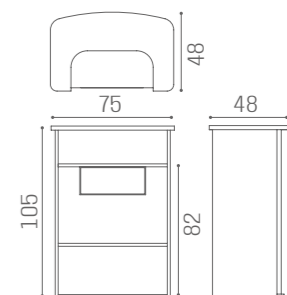

DESKS CARNABY

IN PHOTO:
VINTAGE 01

AVAILABLE IN THE MATERIALS

AVAILABLE IN THE MATERIALS

DESKS HI-POD

IN PHOTO:
A WHITE ASH 06
B OAK 05