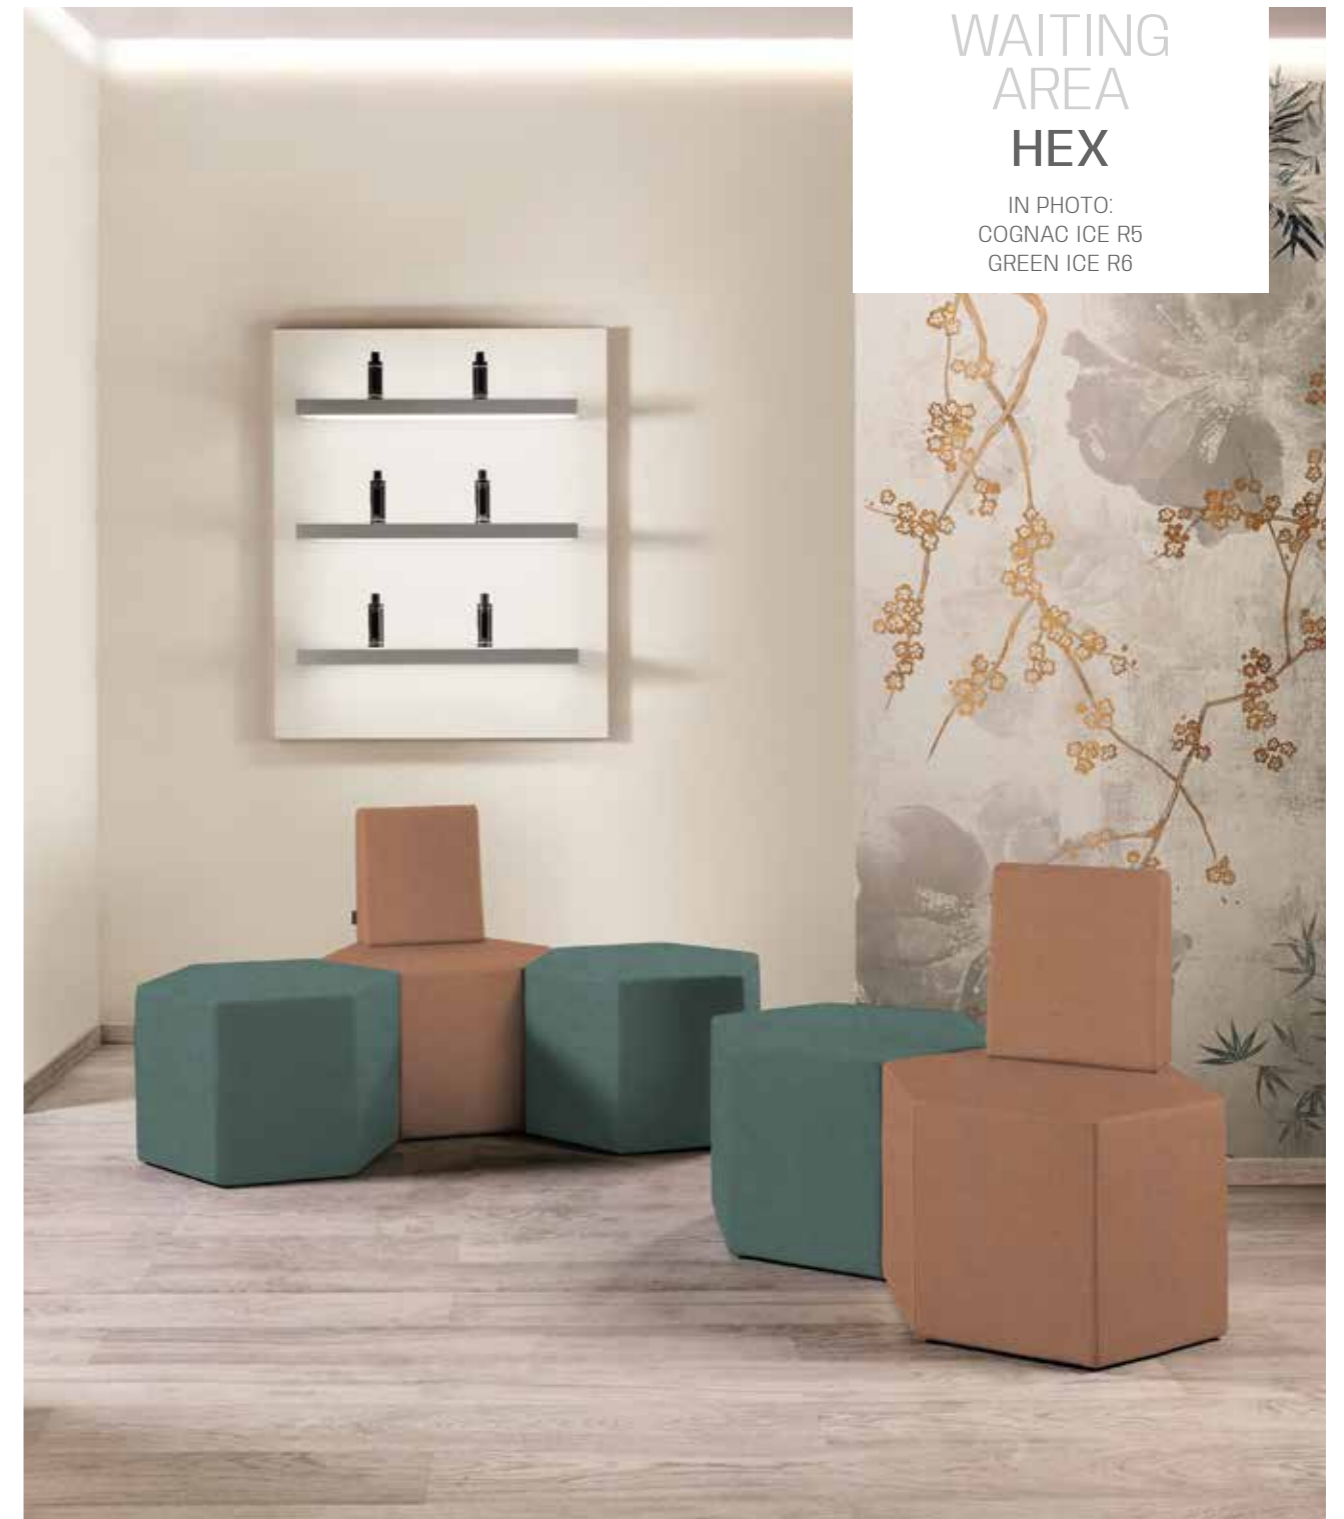

IN PHOTO:
A VINTAGE BLACK G1
B VINTAGE GREY K1

SH/954
€629

SH/955
€999

COLOURS A ● B ○

WAITING AREA HEX

IN PHOTO:
COGNAC ICE R5
GREEN ICE R6

COLOURS A ● B ○

RC/110
€439