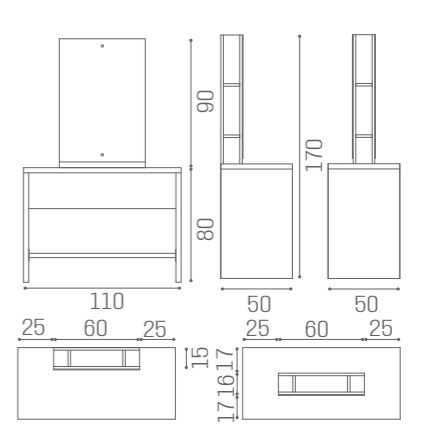

ACC/065 €99	MI/471 €1.439	MI/473 €1.749