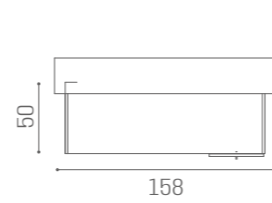

DESKS MILLENNIUM

IN PHOTO:
ROSE YUTA S6

L60 X W30 CM

IN PHOTO:
VINTAGE 01

DESKS MILLENNIUM WOOD

FRONT PANEL AVAILABLE IN THE MATERIALS