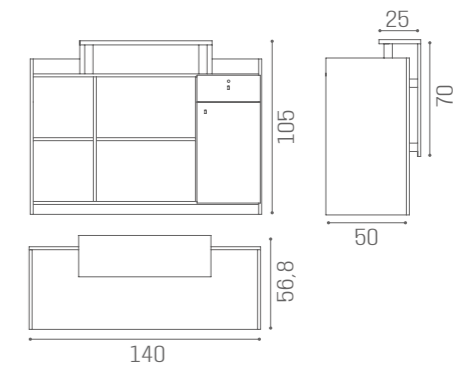

FRONT PANEL AVAILABLE IN THE MATERIALS