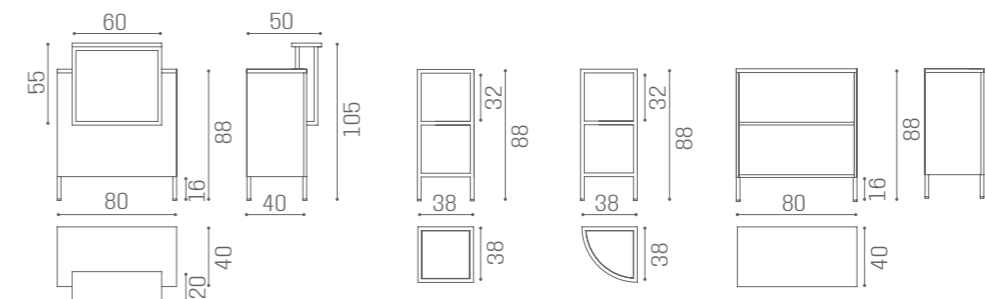

AVAILABLE IN THE MATERIALS