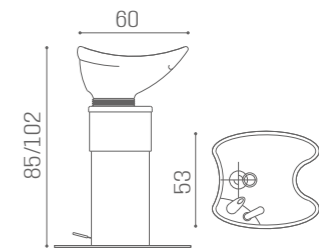

ACCESSORIES

CURTAIN

ACC/070-B
€199

EACH PACK HAS 20 PIECES OF 27X27 CM (HOOKS INCLUDED)

COLUMN

	WU/060/B €1.099
	WU/060/N €1.199
	WU/060/M €1.349

COLUMN+

	WU/065/B €1.999
	WU/065/N €2.099
	WU/065/M €2.249