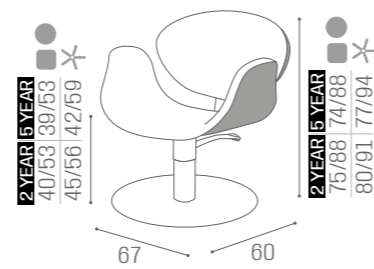

COLOURS A ● B ○