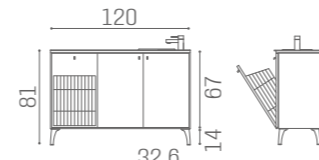

80 CM

WO/140
€799

120 CM

WO/143
€1.189

SERVICE CENTRE FRONT AND CAMDEN
AVAILABLE IN THE MATERIALS

GLASS TOP INCLUDED WITH
WO/138 - WO/139
WO/143 - WO/144
WO/145

WO/138
€1.379

WO/144
€1.629