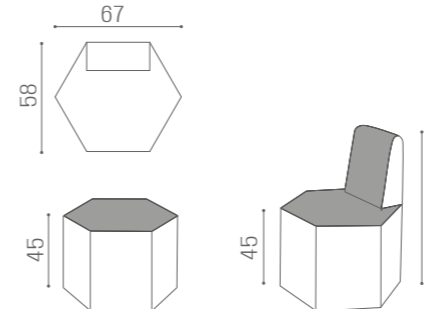

IN PHOTO:
A VINTAGE BLACK G1
B VINTAGE GREY K1

SH/954
€629

SH/955
€999

COLOURS A ● B ○

WAITING AREA HEX

IN PHOTO:
COGNAC ICE R5
GREEN ICE R6

COLOURS A ● B ○

RC/110
€439