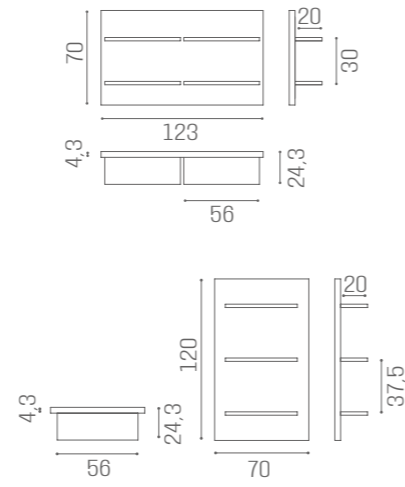

DISPLAY PANELS

RAINBOW

LED LIGHTING, UPHOLSTERED PANEL

RT/300
€599

RT/310
€689

EYE

RT/095
€249

SHINE