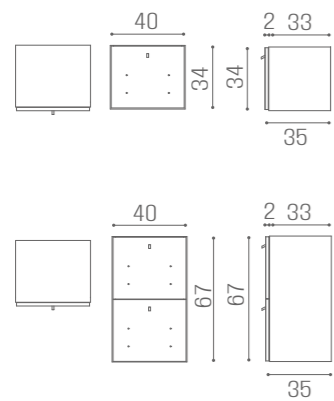

CANNES WOOD

MC/036
€499

CANNES STEEL

MC/037
€559

BRIDGE

MC/090
€499

CANNES WOOD

CANNES WOOD FRONT, AND ALL TROLLEYS
AVAILABLE IN THE MATERIALSVINTAGE
01BLACK
ASH 02CEMENT
GREY 03MOKA
04OAK
05WHITE
ASH 06