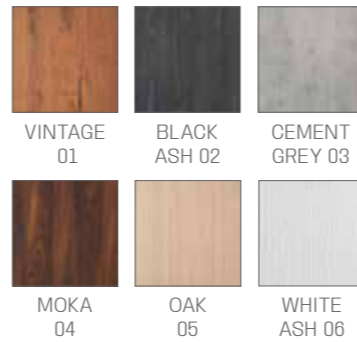

80 CM

WO/140
€799

120 CM

WO/143
€1.189

SERVICE CENTRE FRONT AND CAMDEN
AVAILABLE IN THE MATERIALS

GLASS TOP INCLUDED WITH
WO/138 - WO/139
WO/143 - WO/144
WO/145

WO/138
€1.379

WO/144
€1.629