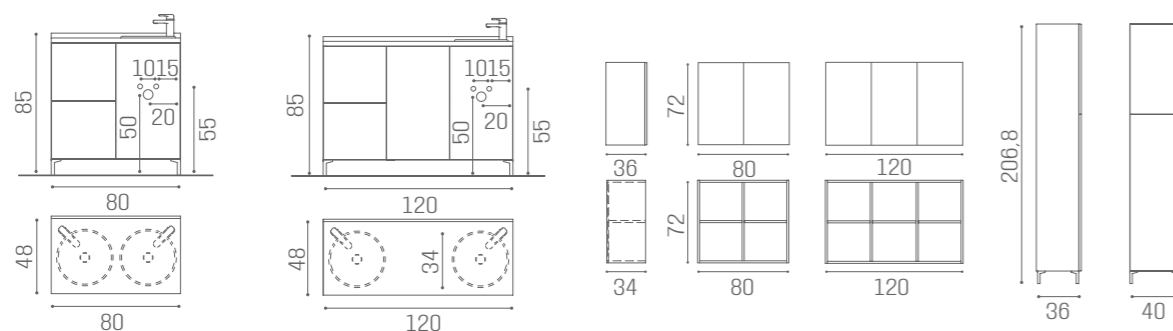

SERVICE CABINETS WALL SYSTEM

IN PHOTO:
WS/030 - WS/031
WS/084 - WS/037
VINTAGE 01

SERVICE CABINETS WALL SYSTEM

80 CM

WS/038
€1.129

120 CM

WS/040
€1.499

WS/030
€879

WS/031

WS/082
€1.499

WS/084
€1.879

WS/083
€1.499

WS/085
€1.879

FRONT AVAILABLE IN
THE MATERIALS

VINTAGE 01

BLACK ASH 02

CEMENT GREY 03

MOKA 04

OAK 05

WHITE ASH 06

WS/036
€629

WS/037
€879

WS/042
€499

WS/043
€629