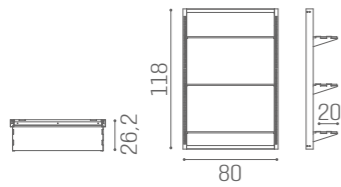

WS/052
€1.439

WS/053
€2.129

ICE

GL/008
€179

GL/034
€199

GL/036
€219

RAINBOW, EYE AND DECOR SHELVES AND SHINE PANEL ARE AVAILABLE IN THE MATERIALS:

CURTAIN