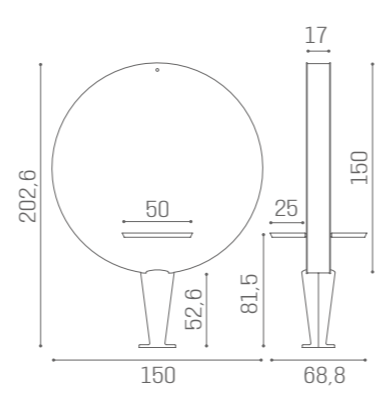

MIRRORS NEW YORK

MI/510-09
€1.999

AVAILABLE IN THE MATERIALS

VINTAGE 01	BLACK ASH 02	CEMENT GREY 03	MOKA 04	OAK 05	WHITE ASH 06

MIRRORS PLANET

ALUMINIUM MI/505-05 €3.799	WOODEN MI/505-03 €3.299
---	--------------------------------------