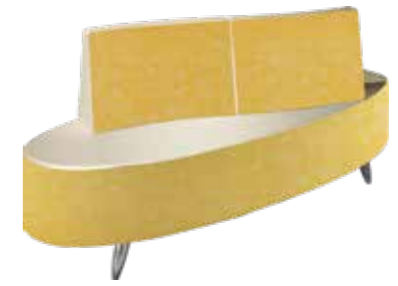

S SHAPE
SH/994
€1.369