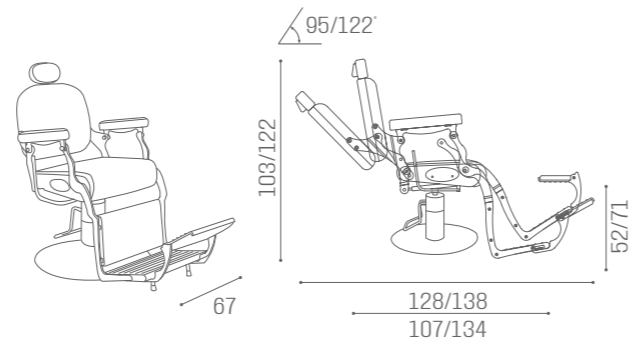

SH/278-6
€4.379