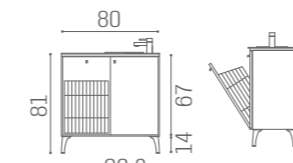

80 CM

WO/140
€799

120 CM

WO/143
€1.189

SERVICE CENTRE FRONT AND CAMDEN
AVAILABLE IN THE MATERIALS

GLASS TOP INCLUDED WITH
WO/138 - WO/139
WO/143 - WO/144
WO/145

WO/138
€1.379

WO/144
€1.629