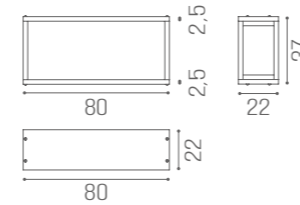

EYE

RT/095
€249