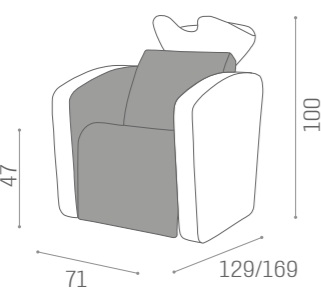

MASSAGE CHAISE LONGUE		CHAISE LONGUE	
	WU/630/B €15.249	WU/631/B €12.249	WU/632/B €10.449
	WU/630/N €15.549	WU/631/N €12.549	WU/632/N €10.749
	WU/630/M €15.999	WU/631/M €12.999	WU/632/M €11.199

COLOURS A ● B ○