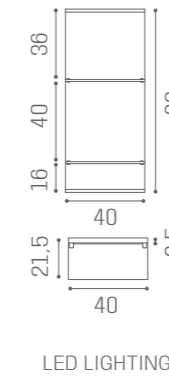

SHINE

RT/092
€499