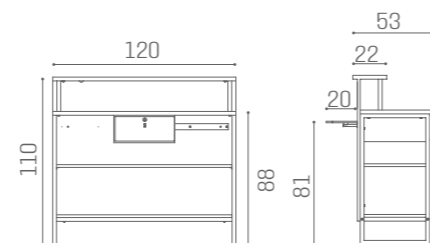

AVAILABLE IN THE MATERIALS

DESKS HI-POD

IN PHOTO:
A WHITE ASH 06
B OAK 05

DESKS INFINITY

RD/326
€1.029

RD/328
€1.499

RD/330
€1.969

RD/333
€2.069