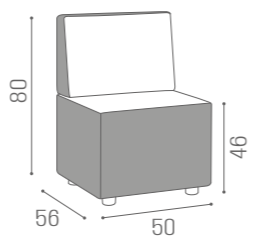

COLOURS A ● B ○