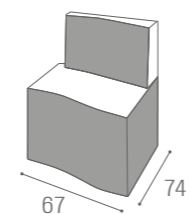

COLOURS A ● B ○