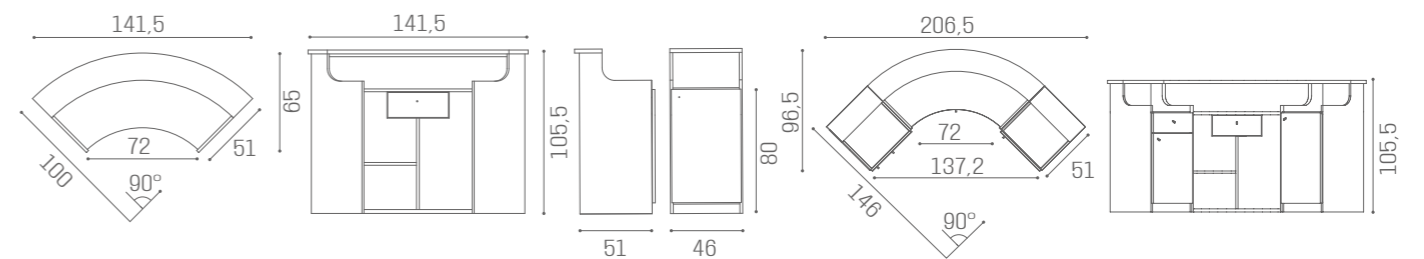

FORM

DESKS SMART

RD/260
€2.939

RD/262
€3.679

RD/264
€3.679

RD/266
€4.419

L60 X W30 CM
SHELF ACC/085
€269

RD/266