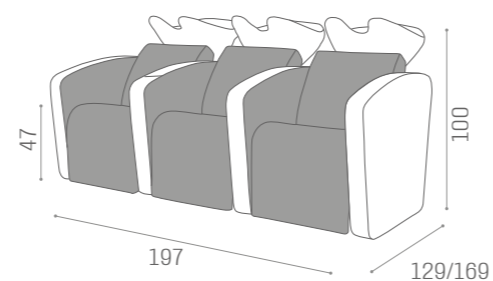

MASSAGE CHAISE LONGUE		CHAISE LONGUE	
	WU/630/B €15.249	WU/631/B €12.249	WU/632/B €10.449
	WU/630/N €15.549	WU/631/N €12.549	WU/632/N €10.749
	WU/630/M €15.999	WU/631/M €12.999	WU/632/M €11.199

COLOURS A ● B ○