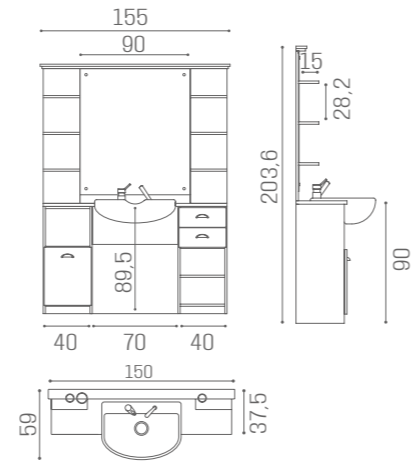

BARBER
TRIOMPHE
VINTAGE

IN PHOTO:
MOKA 04

BARBER
MONZA