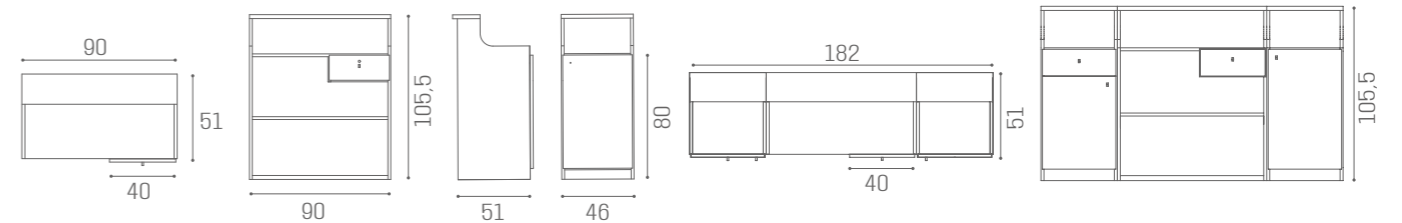

DESKS IMPACT