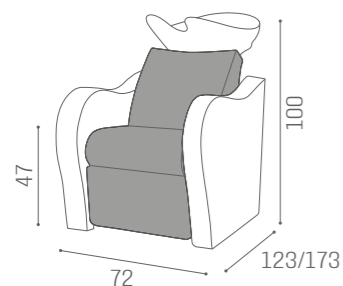

COLOURS A ● B ○