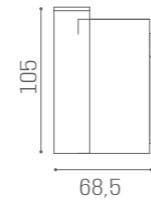

DESKS MILLENNIUM

IN PHOTO:
ROSE YUTA S6

L60 X W30 CM

IN PHOTO:
VINTAGE 01

DESKS MILLENNIUM WOOD

FRONT PANEL AVAILABLE IN THE MATERIALS