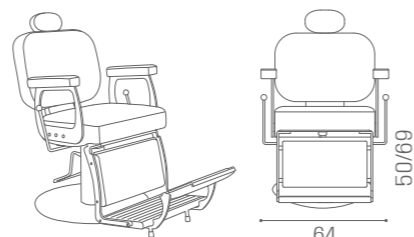

BARBER ELITE+

IN PHOTO:
VINTAGE TAN G2

IN PHOTO:
VINTAGE CHOCOLATE H9

BARBER ELITE