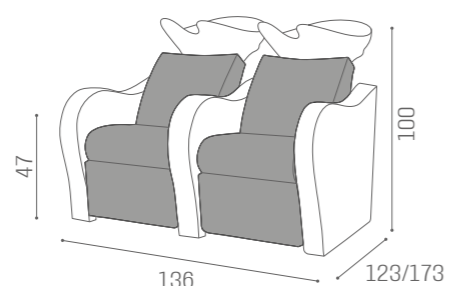

COLOURS A ● B ○