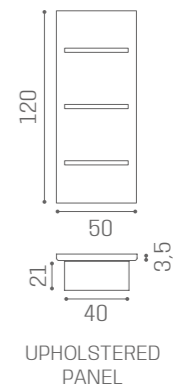

DECOR

RT/011
€349