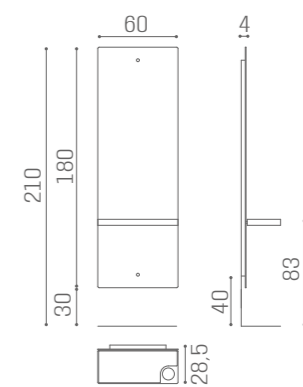

VINTAGE 01	BLACK ASH 02	CEMENT GREY 03	MOKA 04	OAK 05	WHITE ASH 06

MIRRORS LUNAR

ALUMINIUM + MIRROR
MI/372-07
€2.499

ALUMINIUM
MI/372-06
€2.499

MIRRORS LUNAR

ALUMINIUM + MIRROR
MI/370-07
€939

ALUMINIUM
MI/370-06
€939