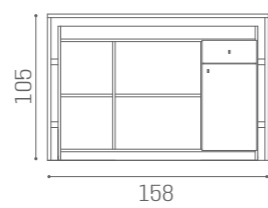

IN PHOTO:
ROSE YUTA S6

LED LIGHTING
RD/035
€2.379

L60 X W30 CM

SHELF ACC/080
€249

UPHOLSTERED PANEL
RD/037
€2.129

IN PHOTO:
VINTAGE 01

DESKS MILLENNIUM WOOD

RD/038
€1.499