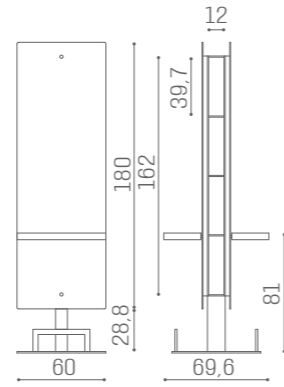

VINTAGE 01	BLACK ASH 02	CEMENT GREY 03	MOKA 04	OAK 05	WHITE ASH 06

MIRRORS LUNAR

ALUMINIUM + MIRROR
MI/372-07
€2.499

ALUMINIUM
MI/372-06
€2.499

MIRRORS LUNAR

ALUMINIUM + MIRROR
MI/370-07
€939

ALUMINIUM
MI/370-06
€939