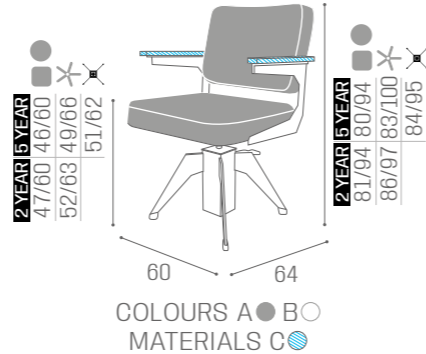

2 YEAR PUMP GUARANTEE

	PUMP WITH BRAKE		CHROME PUMP WITH BRAKE AND BLACK BASE
*	CH/250-2 €1.079	*	CH/250-2N €1.129
R	CH/250-2/R €1.179	RN	CH/250-2/RN €1.229
S	CH/250-2/S €1.179	SN	CH/250-2/SN €1.229