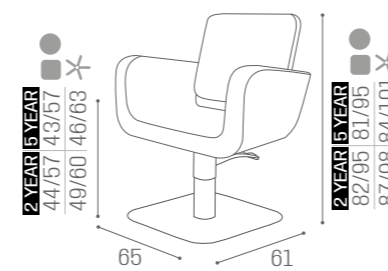

SEE PAGE 51 FOR
RECLINING VERSION