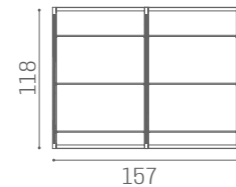

WS/052
€1.439

WS/053
€2.129

ICE

GL/008
€179

GL/034
€199

GL/036
€219

RAINBOW, EYE AND DECOR SHELVES AND SHINE PANEL ARE AVAILABLE IN THE MATERIALS:

CURTAIN