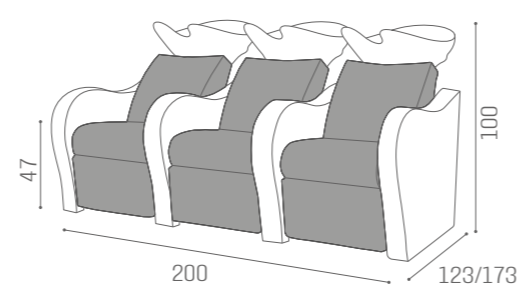

COLOURS A ● B ○