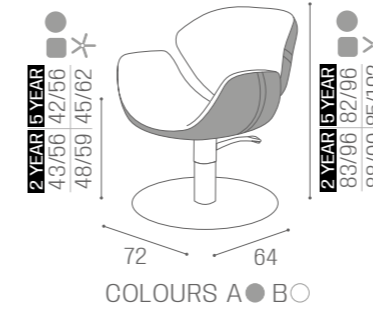

COLOURS A ● B ○

SEE PAGE 52 FOR
RECLINING VERSION

5 YEAR PUMP GUARANTEE

	PUMP WITH BRAKE		BLACK PUMP WITH BRAKE
*	CH/090-4 €1.349	*	CH/090-4N €1.449
R	CH/090-4/R €1.449	RN	CH/090-4/RN €1.549
S	CH/090-4/S €1.449	SN	CH/090-4/SN €1.549

2 YEAR PUMP GUARANTEE

	PUMP WITH BRAKE		CHROME PUMP WITH BRAKE AND BLACK BASE
*	CH/090-2 €1.029	*	CH/090-2N €1.079
R	CH/090-2/R €1.129	RN	CH/090-2/RN €1.179
S	CH/090-2/S €1.129	SN	CH/090-2/SN €1.179