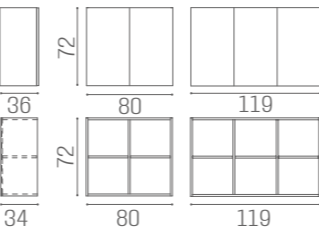

80 CM

WO/140
€799

120 CM

WO/143
€1.189

SERVICE CENTRE FRONT AND CAMDEN
AVAILABLE IN THE MATERIALS

GLASS TOP INCLUDED WITH
WO/138 - WO/139
WO/143 - WO/144
WO/145

WO/138
€1.379

WO/144
€1.629