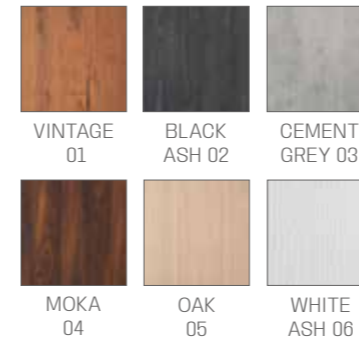

WS/052
€1.439

WS/053
€2.129

ICE

GL/008
€179

GL/034
€199

GL/036
€219

RAINBOW, EYE AND DECOR SHELVES AND SHINE PANEL ARE AVAILABLE IN THE MATERIALS:

CURTAIN