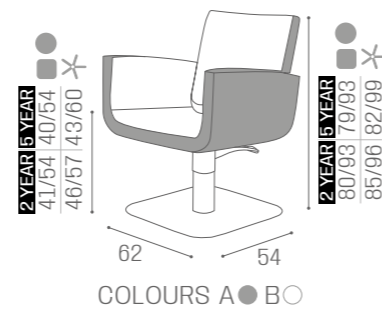

2 YEAR PUMP GUARANTEE

	PUMP WITH BRAKE		CHROME PUMP WITH BRAKE AND BLACK BASE
*	CH/050-2 €879	*	CH/050-2N €929
R	CH/050-2/R €979	RN	CH/050-2/RN €1.029
S	CH/050-2/S €979	SN	CH/050-2/SN €1.029

SEE PAGE 53 FOR
RECLINING VERSION

5 YEAR PUMP GUARANTEE

	PUMP WITH BRAKE		BLACK PUMP WITH BRAKE
*	CH/070-4 €1.349	*	CH/070-4N €1.449
R	CH/070-4/R €1.449	RN	CH/070-4/RN €1.549
S	CH/070-4/S €1.449	SN	CH/070-4/SN €1.549

2 YEAR PUMP GUARANTEE

	PUMP WITH BRAKE		CHROME PUMP WITH BRAKE AND BLACK BASE
*	CH/070-2 €1.029	*	CH/070-2N €1.079
R	CH/070-2/R €1.129	RN	CH/070-2/RN €1.179
S	CH/070-2/S €1.129	SN	CH/070-2/SN €1.179