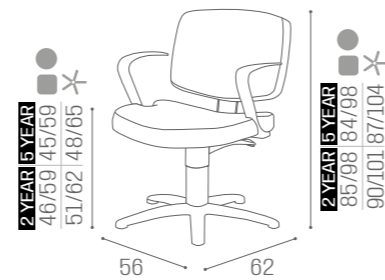

5 YEAR PUMP GUARANTEE			
	PUMP WITH BRAKE		BLACK PUMP WITH BRAKE
*	CH/210-4 €1.249	*	CH/210-4N €1.349
R	CH/210-4/R €1.349	RN	CH/210-4/RN €1.449
S	CH/210-4/S €1.349	SN	CH/210-4/SN €1.449

2 YEAR PUMP GUARANTEE			
	PUMP WITH BRAKE		CHROME PUMP WITH BRAKE AND BLACK BASE
*	CH/210-2 €929	*	CH/210-2N €979
R	CH/210-2/R €1.029	RN	CH/210-2/RN €1.079
S	CH/210-2/S €1.029	SN	CH/210-2/SN €1.079