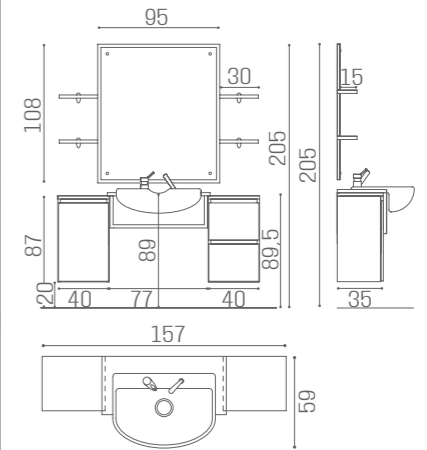

BARBER
TRIOMPHE
VINTAGE

IN PHOTO:
MOKA 04

BARBER
MONZA

AVAILABLE IN THE MATERIALS